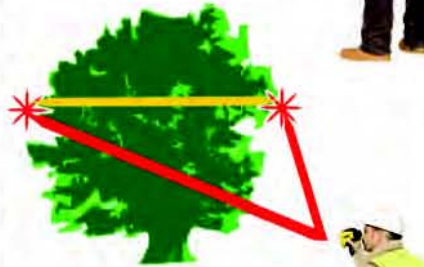

## NEW!

Height

Width

Missing Line

The TruPulse 360 is the latest in a long line of Laser Rangefinder products from LTI; combining a Compass with the Laser sensor and the Tilt sensor to measure slope distance, horizontal distance, vertical distance, inclination (or percent slope), azimuth, or instantly calculate the height of any object or the missing line between two points.

The Missing Line Routine calculates distances and angles to describe the relationship between two points in three-dimensional space (connecting vector). It is ideal for span lengths, crown spread, remote slope determinations, and changes in elevation from one location.